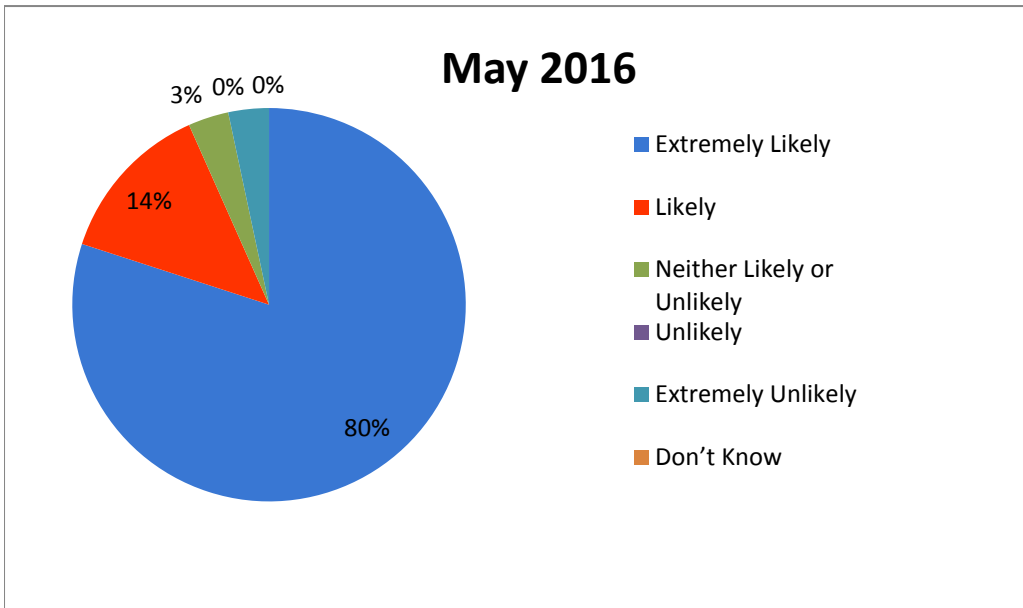

Friends And Family Test - May 2016

Hand Written Cards

Options	Total
Extremely Likely	24
Likely	4
Neither Likely or Unlikely	1
Unlikely	0
Extremely Unlikely	1
Don't Know	0

Comments

Usually get an appointment quickly. Staff are efficient.